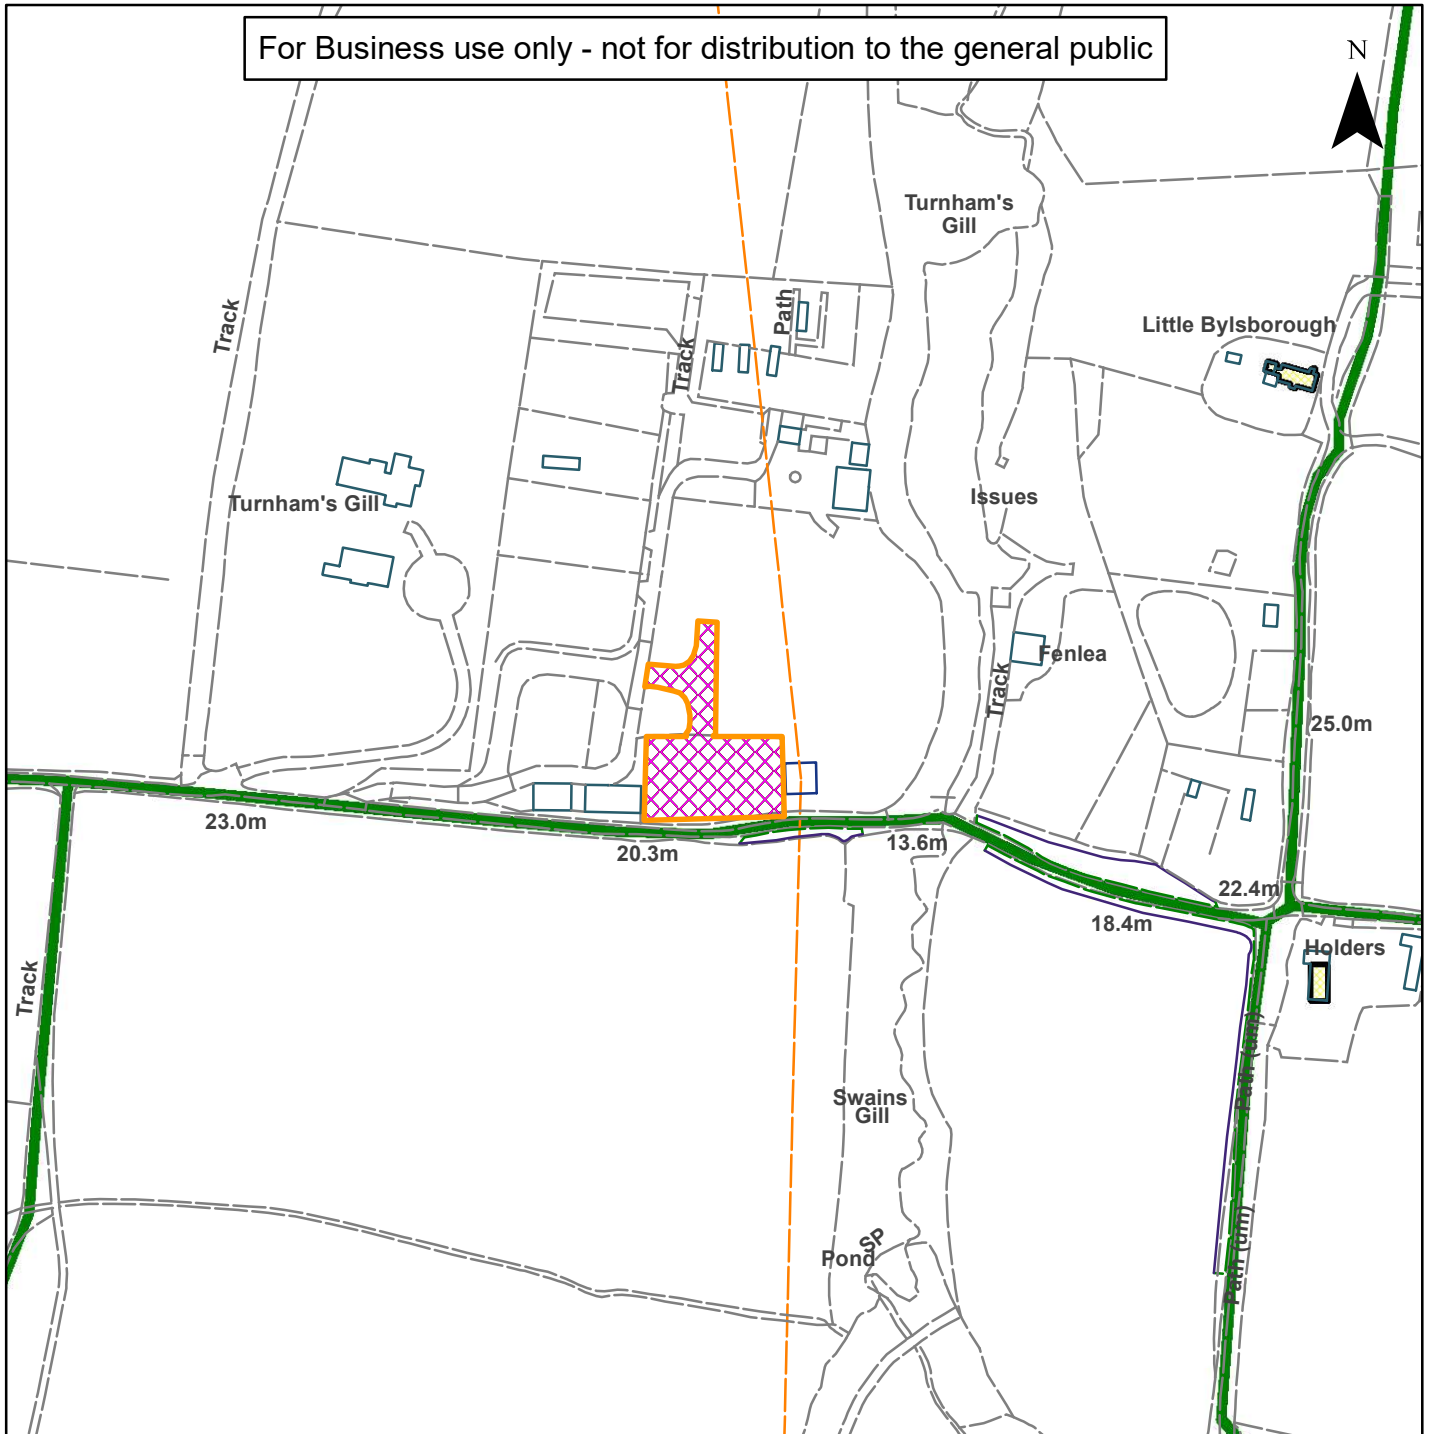

# 06) DC/23/0639

## Horsham District Council

Pear Tree Farm, Furners Lane, Woodmancote, West Sussex, BN5 9HX

For Business use only - not for distribution to the general public

Scale: 1:2,500

Reproduced by permission of Ordnance Survey map on behalf of HMSO. © Crown copyright and database rights (2019). Ordnance Survey Licence.100023865